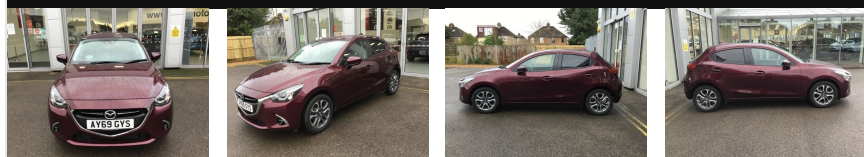

01223636929

Featured

## 2019(69) MAZDA MAZDA2 1.5 115 GT SPORT NAV+ 5DR

£11,999 ~~Was £12,999~~

MAZDA APPROVED USED CARS

Engine Size	1.5 l
Transmission	Manual
Mileage	10,644 miles
Fuel Type	Petrol
Tax Cost	£155

Featured

Available at

### VEHICLE INFORMATION

Mileage	10,644 miles	Registered	2019(69)	Registration	AY69GYS
Fuel Type	Petrol	Bodystyle	Hatchback	Doors	5
Transmission	Manual	Engine Size	1.5 l	Fuel Consumption	50.4 mpg
Exterior Colour	Deep Crimson	Interior Trim	N/A	Previous Owners	1
Tax Band				Power BHP	115 HP